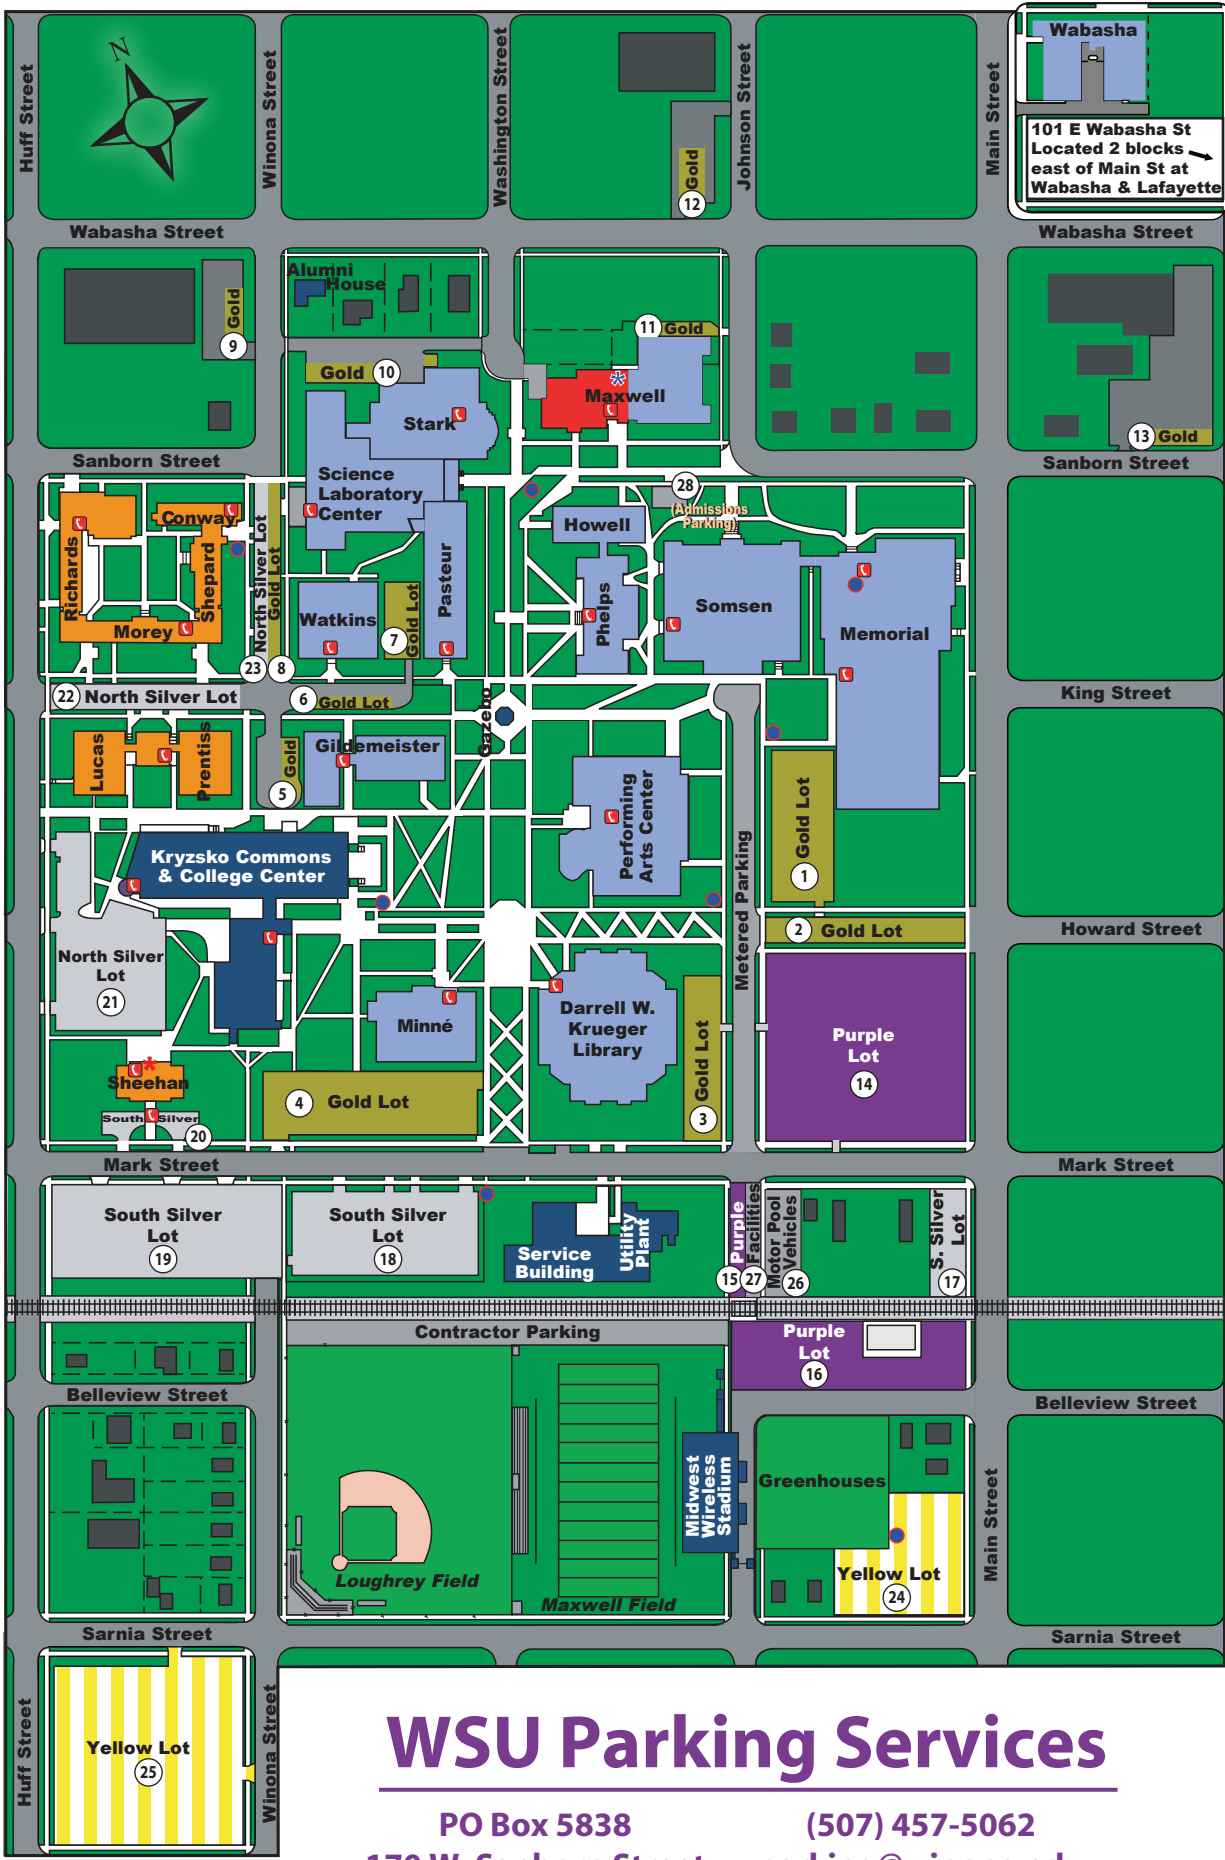

Main Campus

- Academic
- Residence
- Maxwell One Stop
- Miscellaneous
- ★ Parking Services (Maxwell 233)
- ★ Security (Sheehan Lobby)
- Code Blues
- ☎ Courtesy Telephones

1. Gold Memorial Lot
2. Gold Howard Street Lot
3. Gold Library Lot
4. Gold Minné Lot
5. Gold 24 Hour Lot
6. Gold King Street Lot
7. Gold Pasteur Lot
8. Gold Winona Street Lot
9. Gold Central Lutheran Lot
10. Gold Stark Lot
11. Gold Maxwell Lot (Closed-Construction)
12. Gold First Congregational Lot
13. Gold Cathedral Lot
14. Purple Main Lot
15. Purple Johnson Street Lot
16. Purple Bellevue Lot
17. South Silver Main Street Lot
18. South Silver Maintenance Lot
19. South Silver Sheehan Lot
20. South Silver Turnaround Lot
21. North Silver Kryzsko Lot
22. North Silver King Street Lot
23. North Silver Winona Street Lot
24. Yellow Sarnia Street Lot
25. Yellow Huff Street Lot
26. Motor Pool Lot
27. Facilities Vehicle Lot
28. Admissions Lot

WSU Parking Services

PO Box 5838 (507) 457-5062
 170 W. Sanborn Street parking@winona.edu
 Winona, MN 55987 www.winona.edu/parking

Updated 9/2007

Wabasha
 101 E Wabasha St
 Located 2 blocks
 east of Main St at
 Wabasha & Lafayette