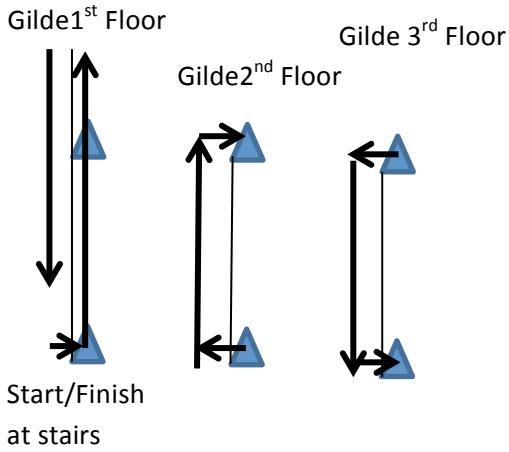

**Gildemeister With Stairs 747 ft.**

**Minne With Stairs 1347 ft.**

**Gildemeister With Elevators 685 ft.**

**Minne With Elevators 747 ft.**

	= Stairs	5280 ft = 1 mile
	= Elevator	