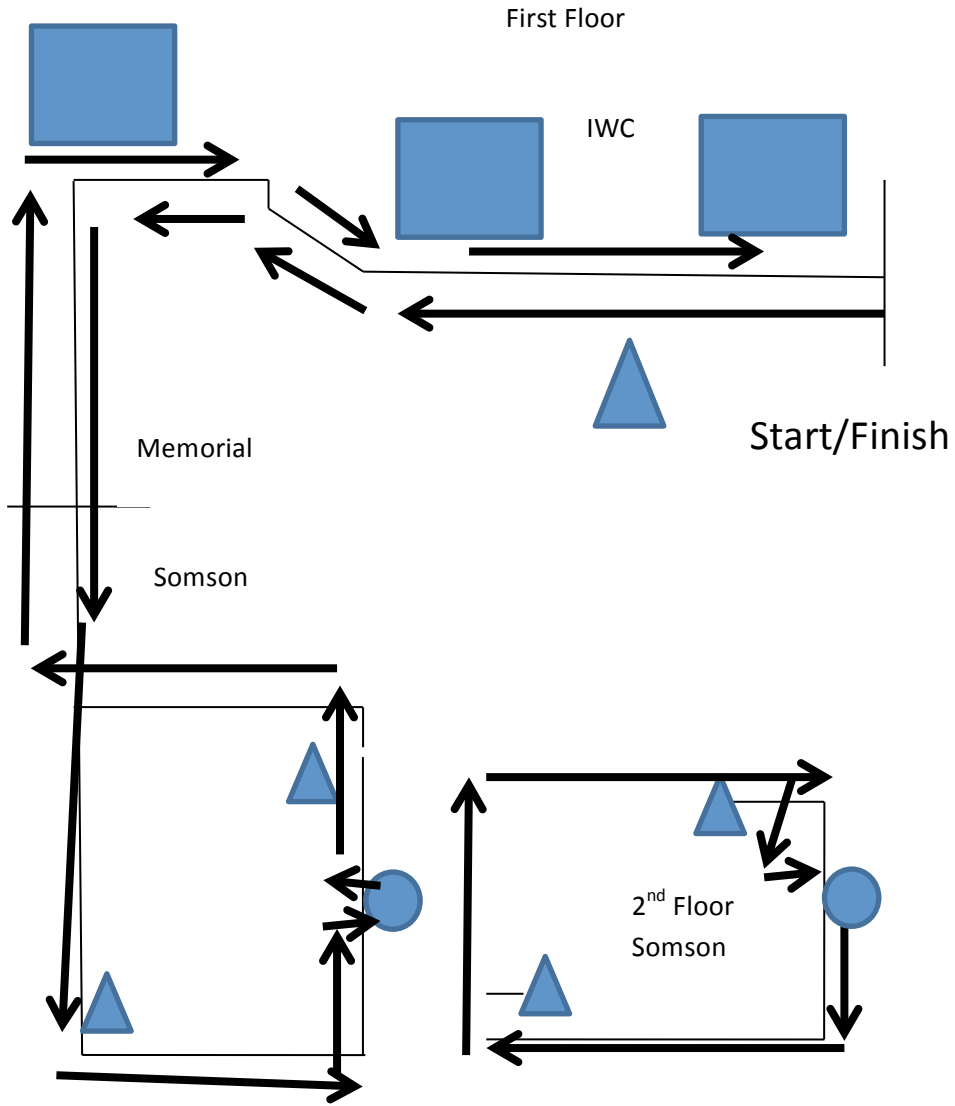

IWC/Somson/Memorial Elevator **2445 ft**

IWC/Somson/Memorial **1994 ft**

 = Gym

 = Stairs

 = Elevator

5280 ft = 1 mile