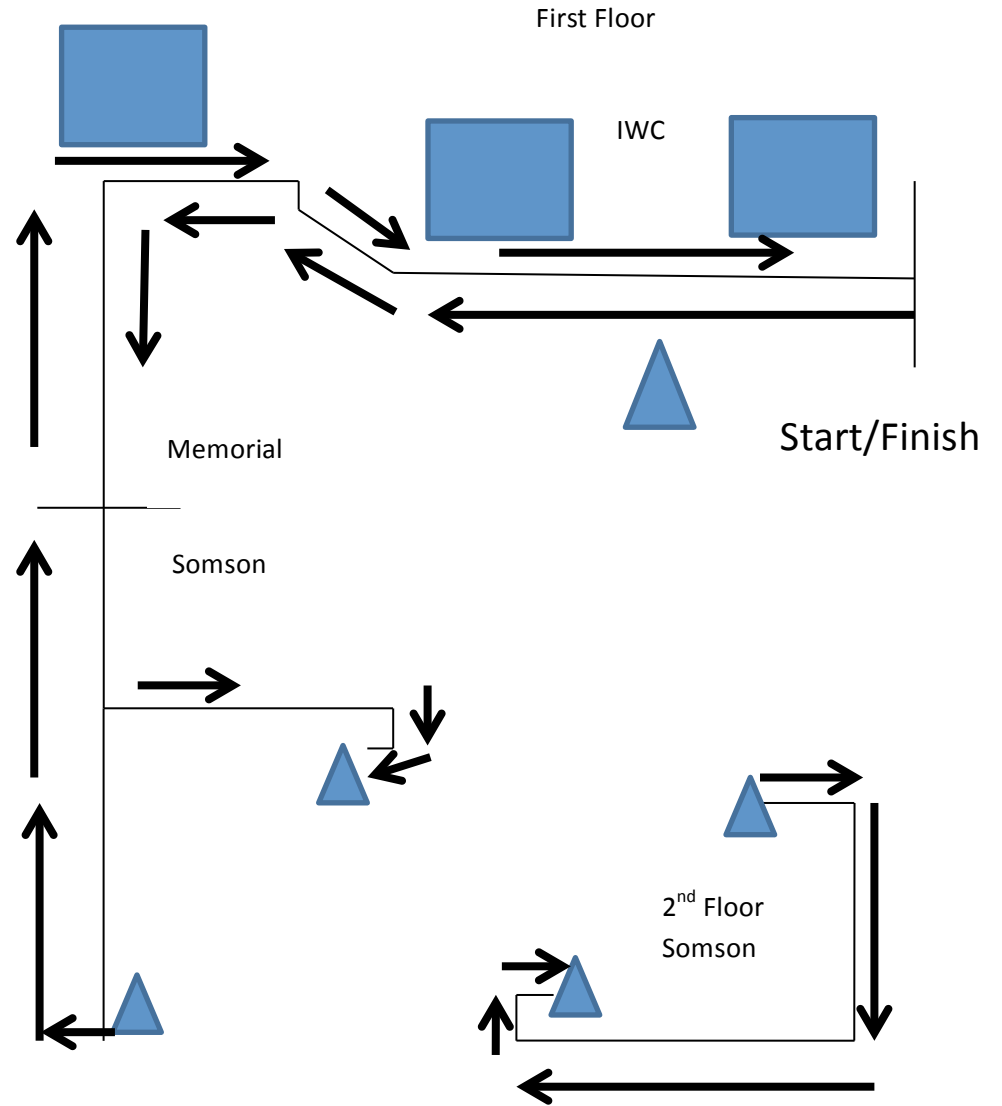

IWC/Somson/Memorial Elevator **2445 ft**

IWC/Somson/Memorial **1994 ft**

 = Gym

 = Stairs

 = Elevator

5280 ft = 1 mile